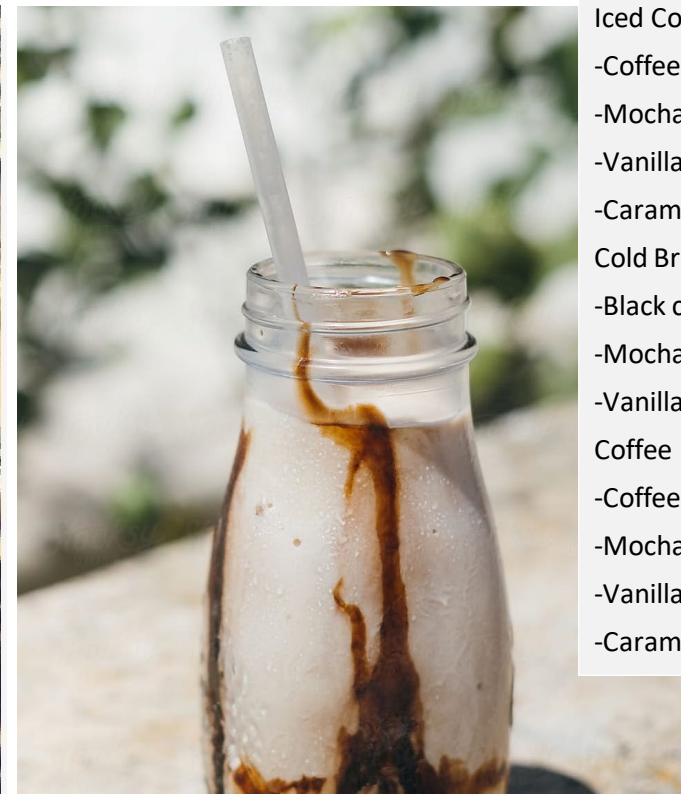

Ready-to-drink Beverages

A SAMPLING OF WHAT WE OFFER:

- Iced Coffee Latte
- Coffee
- Mocha
- Vanilla
- Caramel
- Cold Brew (unswtnd)
- Black coffee
- Mocha
- Vanilla
- Coffee Energy Drink
- Coffee
- Mocha
- Vanilla
- Caramel